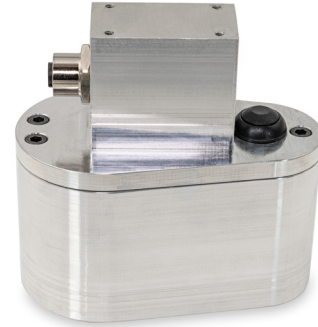

# Side Slip Sensor

## Model TrueSlip

- Side Slip Sensor
- $\leq 0.1^\circ$  Resolution<sup>2</sup>
- Mounts on wheel
- CAN signal output
- Works in all light conditions and road conditions<sup>1</sup>
- Non contact optical sensor
- IP67 rated

## Description

The Michigan Scientific TrueSlip sensor is a highly accurate and versatile Side Slip Sensor. TrueSlip optically measures X and Y velocity and internally calculates side slip. TrueSlip works accurately in a variety of road conditions and all lighting conditions. TrueSlip is a critical tool in vehicle dynamics testing, tire testing, and ADAS testing.

The TrueSlip sensor is mounted on the wheel and can be installed on a large variety of vehicles. It is designed to work with Michigan Scientific Wheel Force Transducers. TrueSlip conveniently outputs signals via CAN. TrueSlip outputs include calculated slip angle, filtered longitudinal velocity, filtered lateral velocity, and raw longitudinal velocity.