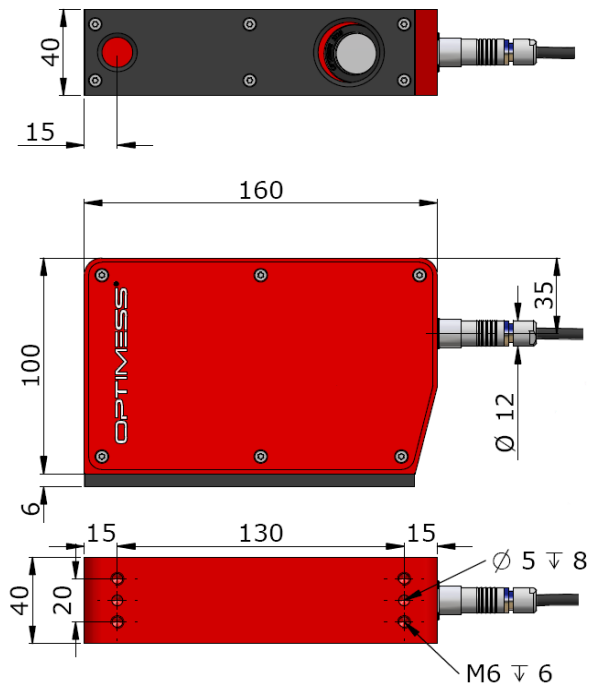

## OPTImess MMR CCD (large measuring range)

- Large measuring ranges
- High measuring rate
- High accuracy
- Digital processing of measured values
- Analog output or CAN bus

The opto-electronic sensor **OPTImess MMR** is a device for non-contact distance measurement especially for bigger distances. This sensor distinguishes itself by a great independence of the measurement accuracy on different material surfaces and of the ambient light.

The **OPTImess MMR** works according to the triangulation principle. The laser spot projected by a laser diode via an optical system is represented at an angle on a CCD line by a receiving optical system. The processor integrated in the sensor processes the optical distance information and outputs them as an analogue value or via the CAN bus.

Robotics

Profile  
Measurement

Steel industry,  
Industrial  
automation

Railway

Dynamic  
contour  
measurement

Thickness  
measurement

Rubber and  
tire measurement

Distance  
measurement,  
Position control

Car industry

Measuring range [mm]	900	1260
Stand off [mm]	1100	1630
Resolution [mm] [1]	0,22	0,8
Linearity	≤ 0.2% FSO	
Reproducibility	≤ 0.08% FSO	
Bandwidth [2]	16 kHz max.	
Filter [2]	digital, averaging	
Measuring rate [2]	20 kHz max.	
Light source	Laser diode	
Spot diameter [2]	0.05 - 5mm	
Wave-length [2]	660 - 780nm	
Laser safety class [2]	3R / 3B	
Photo detector	CCD linear image sensor	
Supply voltage	± 15V / 150mA, tolerance ± 5% or 10 - 30V (only 0...5V output)	
Output [2]	± 5V / ± 10V / 0 - 5V / 0 - 10V / 0 - 20mA / 4 - 20mA / CAN - Bus	
Operating temperature	-20°C to 50°C non condensation	
Dimensions	160 x 100 x 40mm	
Weight	ca. 1000g	
Protection class	IP 65	